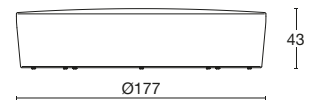

CIRCUIT POUF

Diemme Lab / 2020

Warranty: 5 YEARS

Pouf

Series of pouffes of different sizes and heights, perfect for furnishing lounge areas and creating original shapes and adding a splash of colour to waiting and reception areas. Wooden frame padded with foam, on polypropylene feet.

frame

wood

polypropylene feet