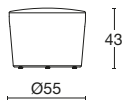

CIRCUIT POUF

Diemme Lab / 2020

Warranty: 5 YEARS

Pouf

Series of pouffes of different sizes and heights, perfect for furnishing lounge areas and creating original shapes and adding a splash of colour to waiting and reception areas. Wooden frame padded with foam, on polypropylene feet.

frame

wood

polypropylene feet