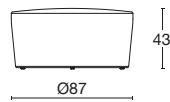

CIRCUIT POUF

Diemme Lab / 2020

Warranty: 5 YEARS

Pouf

Series of pouffes of different sizes and heights, perfect for furnishing lounge areas and creating original shapes and adding a splash of colour to waiting and reception areas. Wooden frame padded with foam, on polypropylene feet.

frame

wood

polypropylene feet